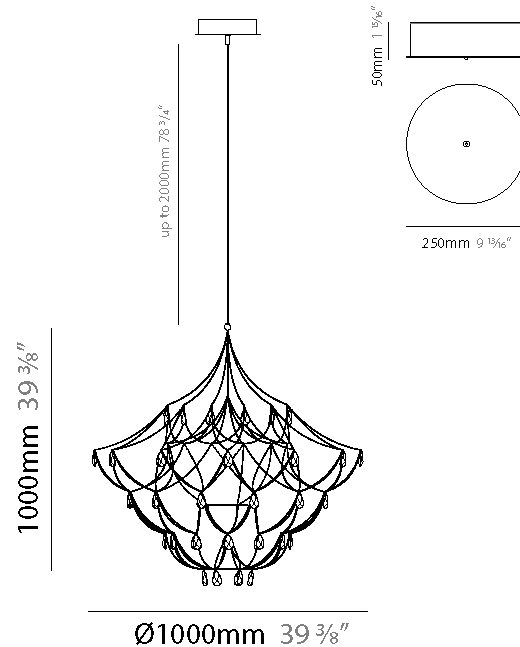

CRYSTAL GALAXY SUSPENSION

D101397-

base number	LED Dimming	Color Temperature	Finish Options

1. To build a product code in our configurator select the specify button on the base model # product page
2. To build a manual product code on this datasheet choose from the options listed below in blue font and add the suffix to the base model #

GENERAL

Series: Crystal Galaxy
Brand: Quasar
Division: Design
Mounting Type: Suspension
Mounting Location: Ceiling
Subcategory: Ambient

PHYSICAL

Shape: Abstract
Diameter (mm): 1000
Diameter (in): 39 3/8"
Height (mm): 1000
Height (in): 39 3/8"
Max. Overall Height (mm): 2000
Max. Overall Height (in): 78 3/4"
Light Distribution: Omnidirectional
Weight (kg): 3
Weight (lbs): 6.61
Fixture Finish: NIC / BRA / BBR
Fixture Material: Metal
Upon Request: Custom Sizes

ELECTRICAL

Number of Lamps: 75
Lamp Type: LED Retrofit
Input Wattage (W): 24.75
Bulb Included: Bulb Included
Max. Wattage Per Lamp (W): 0.33
Lamp Base: E12
Dimming: 0-10V Dimming / Phase Dimming (120Vac Only)
Driver Included: Yes
Driver Location: Integrated
Driver Type: Constant Voltage - Universal
Driver Class: Class 2
Input Voltage (V): 120 - 277
Output Voltage (V): 12
Lamp Voltage (V): 12

LED

Color Temperature (°K): 2600 / 3000 / 3500
Max. Delivered Lumen (lm): 1725 (2600K)
CRI: >80 CRI
Lamp Life (hrs): 50000

OPTICAL

RATINGS AND CERTIFICATIONS

Certified By: Certified for North American Standards
IP rating: IP20