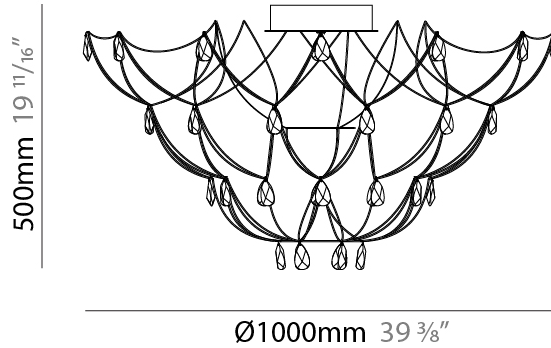

PROJECT	_____
TYPE	_____
SPECIFIER	_____
QUANTITY	_____
DATE	_____

CRYSTAL GALAXY SURFACE

D102029-

base number	LED	Color	Finish
	Dimming	Temperature	Options

1. To build a product code in our configurator select the specify button on the base model # product page
2. To build a manual product code on this datasheet choose from the options listed below in blue font and add the suffix to the base model #

GENERAL

Series: Crystal Galaxy
Brand: Quasar
Division: Design
Mounting Type: Surface
Mounting Location: Ceiling
Subcategory: Ambient

PHYSICAL

Shape: Abstract
Diameter (mm): 1000
Diameter (in): 39 3/8
Height (mm): 500
Height (in): 19 11/16
Light Distribution: Omnidirectional
Weight (kg): 3
Weight (lbs): 6.61
Fixture Finish: NIC / BRA / BBR
Fixture Material: Metal
Upon Request: Custom Sizes

ELECTRICAL

Number of Lamps: 66
Lamp Type: LED Retrofit
Input Wattage (W): 21.78
Bulb Included: Bulb Included
Max. Wattage Per Lamp (W): 0.33
Lamp Base: E10
Dimming: 0-10V Dimming / Phase Dimming (120Vac Only)
Driver Included: Yes
Driver Location: Integrated
Driver Type: Constant Voltage - Universal
Driver Class: Class 2
Input Voltage (V): 120 - 277
Output Voltage (V): 12
Lamp Voltage (V): 12

LED

Color Temperature (°K): 2600 / 3000 / 3500
Max. Delivered Lumen (lm): 1518 (2600K)
CRI: >80 CRI
Lamp Life (hrs): 50000

OPTICAL

RATINGS AND CERTIFICATIONS

Certified By: Certified for North American Standards
IP rating: IP20