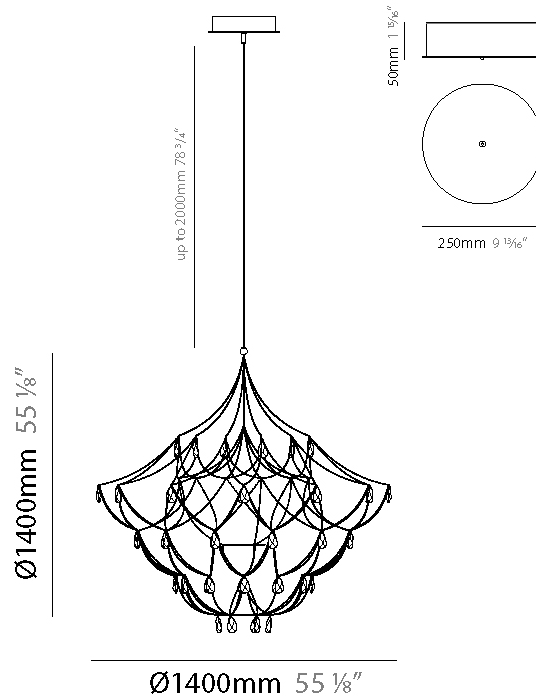

CRYSTAL GALAXY SUSPENSION

D101405-

base number	LED	Color	Finish
	Dimming	Temperature	Options

1. To build a product code in our configurator select the specify button on the base model # product page
2. To build a manual product code on this datasheet choose from the options listed below in blue font and add the suffix to the base model #

GENERAL

Series: Crystal Galaxy
Brand: Quasar
Division: Design
Mounting Type: Suspension
Mounting Location: Ceiling
Subcategory: Ambient

PHYSICAL

Shape: Abstract
Diameter (mm): 1400
Diameter (in): 55 1/8"
Height (mm): 1400
Height (in): 55 1/8"
Max. Overall Height (mm): 3400
Max. Overall Height (in): 133 7/8"
Light Distribution: Omnidirectional
Weight (kg): 5
Weight (lbs): 11.02
Fixture Finish: NIC / BRA / BBR
Fixture Material: Metal
Cable Details: 2000mm Cable

ELECTRICAL

Number of Lamps: 126
Lamp Type: LED Retrofit
Input Wattage (W): 41.58
Bulb Included: Bulb Included
Max. Wattage Per Lamp (W): 0.33
Lamp Base: E10
Dimming: 0-10V Dimming / Phase Dimming (120Vac Only)
Driver Included: Yes
Driver Location: Integrated
Driver Type: Constant Voltage - Universal
Driver Class: Class 2
Input Voltage (V): 120 - 277
Output Voltage (V): 12
Lamp Voltage (V): 12

LED

Color Temperature (°K): 2600 / 3000 / 3500
Max. Delivered Lumen (lm): 2898 (2600K)
CRI: >80 CRI
Lamp Life (hrs): 50000

OPTICAL

RATINGS AND CERTIFICATIONS

Certified By: Certified for North American Standards
IP rating: IP20