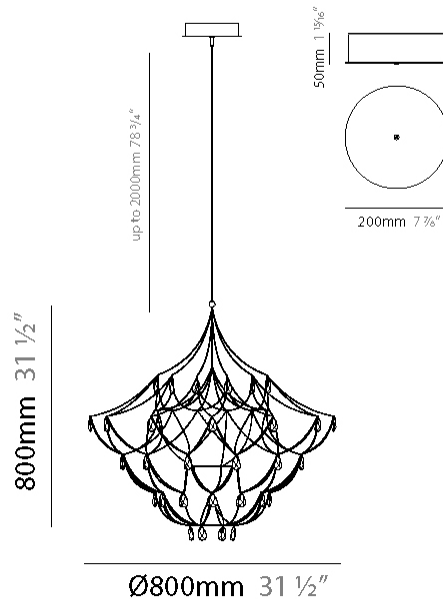

D101389-

base number	LED Dimming	Color Temperature	Finish Options

1. To build a product code in our configurator select the specify button on the base model # product page
2. To build a manual product code on this datasheet choose from the options listed below in blue font and add the suffix to the base model #

GENERAL

Series: Crystal Galaxy
Brand: Quasar
Division: Design
Mounting Type: Suspension
Mounting Location: Ceiling
Subcategory: Ambient

PHYSICAL

Shape: Abstract
Diameter (mm): 800
Diameter (in): 31 1/2
Height (mm): 800
Height (in): 31 1/2
Max. Overall Height (mm): 2000
Max. Overall Height (in): 78 3/4
Light Distribution: Omnidirectional
Weight (kg): 3
Weight (lbs): 6.61
Diffuser: Asfour Crystals
Fixture Finish: NIC / BRA / BBR
Fixture Material: Metal
Upon Request: Custom Sizes

ELECTRICAL

Number of Lamps: 60
Lamp Type: LED Retrofit
Input Wattage (W): 19.8
Bulb Included: Bulb Included
Max. Wattage Per Lamp (W): 0.33
Lamp Base: E10
Dimming: 0-10V Dimming / Phase Dimming (120Vac Only)
Driver Included: Yes
Driver Location: Integrated
Driver Type: Constant Voltage - Universal
Driver Class: Class 2
Input Voltage (V): 120 - 277
Output Voltage (V): 12
Lamp Voltage (V): 12

LED

Color Temperature (°K): 2600 / 3000 / 3500
Max. Delivered Lumen (lm): 1380 (2600K)
CRI: >90 CRI
Lamp Life (hrs): 50000

OPTICAL

RATINGS AND CERTIFICATIONS

Certified By: Certified for North American Standards
IP rating: IP20