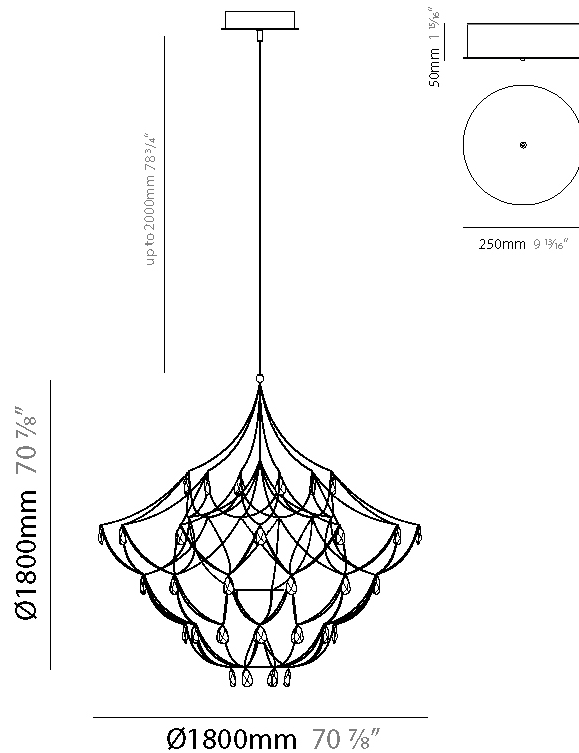

CRYSTAL GALAXY SUSPENSION

D101414-

base number	LED	Color	Finish
	Dimming	Temperature	Options

1. To build a product code in our configurator select the specify button on the base model # product page
2. To build a manual product code on this datasheet choose from the options listed below in blue font and add the suffix to the base model #

GENERAL

Series: Crystal Galaxy
Brand: Quasar
Division: Design
Mounting Type: Suspension
Mounting Location: Ceiling
Subcategory: Ambient

PHYSICAL

Shape: Abstract
Diameter (mm): 1800
Diameter (in): 70 7/8
Height (mm): 1800
Height (in): 70 7/8
Max. Overall Height (mm): 3800
Max. Overall Height (in): 149 5/8
Light Distribution: Omnidirectional
Fixture Finish: NIC / BRA / BBR
Fixture Material: Metal
Cable Details: 2000mm Cable
Upon Request: Custom Sizes

ELECTRICAL

Number of Lamps: 150 + 1
Lamp Type: LED Retrofit
Input Wattage (W): 56.5
Bulb Included: Bulb Included
Max. Wattage Per Lamp (W): 0.33 + 7
Lamp Base: E10 + GU10
Dimming: 0-10V Dimming / Phase Dimming (120Vac Only)
Driver Included: Yes
Driver Location: Integrated
Driver Type: Constant Voltage - Universal
Driver Class: Class 2
Input Voltage (V): 120 - 277
Output Voltage (V): 12
Lamp Voltage (V): 12

LED

Color Temperature (°K): 2600
CRI: >90 CRI
Lamp Life (hrs): 50000

OPTICAL

RATINGS AND CERTIFICATIONS

Certified By: Certified for North American Standards
IP rating: IP20