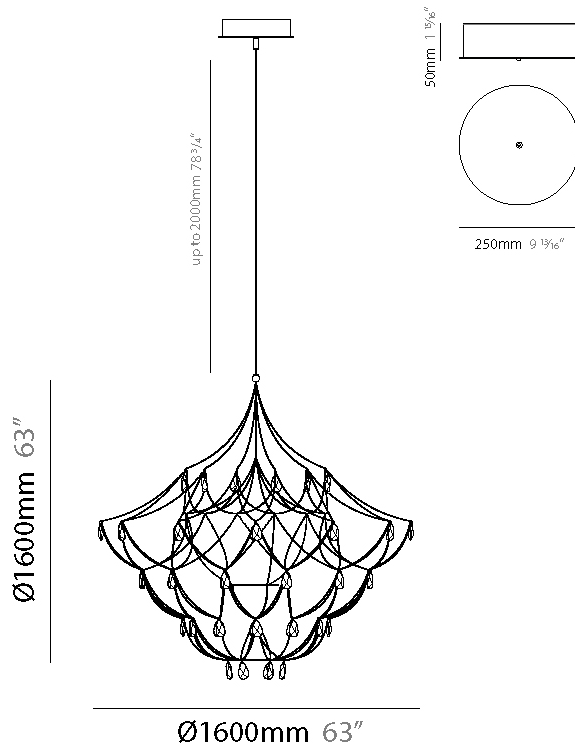

PROJECT	
TYPE	
SPECIFIER	
QUANTITY	
DATE	

CRYSTAL GALAXY SUSPENSION

D101410-

base number	LED Dimming	Color Temperature	Finish Options

1. To build a product code in our configurator select the specify button on the base model # product page
2. To build a manual product code on this datasheet choose from the options listed below in blue font and add the suffix to the base model #

GENERAL

Series: Crystal Galaxy
Brand: Quasar
Division: Design
Mounting Type: Suspension
Mounting Location: Ceiling
Subcategory: Ambient

PHYSICAL

Shape: Abstract
Diameter (mm): 1600
Diameter (in): 63
Height (mm): 1600
Height (in): 63
Max. Overall Height (mm): 3600
Max. Overall Height (in): 141 3/4
Light Distribution: Omnidirectional
Fixture Finish: NIC / BRA / BBR
Fixture Material: Metal
Cable Details: 2000mm Cable
Upon Request: Custom Sizes

ELECTRICAL

Number of Lamps: 144 + 1
Lamp Type: LED Retrofit
Input Wattage (W): 54.52
Bulb Included: Bulb Included
Max. Wattage Per Lamp (W): 0.33 + 7
Lamp Base: E10 + GU10
Dimming: 0-10V Dimming / Phase Dimming (120Vac Only)
Driver Included: Yes
Driver Location: Integrated
Driver Type: Constant Voltage - Universal
Driver Class: Class 2
Input Voltage (V): 120 - 277
Output Voltage (V): 12
Lamp Voltage (V): 12

LED

Color Temperature (°K): 2600 / 3000 / 3500
CRI: >90 CRI
Lamp Life (hrs): 50000

OPTICAL

RATINGS AND CERTIFICATIONS

Certified By: Certified for North American Standards
IP rating: IP20