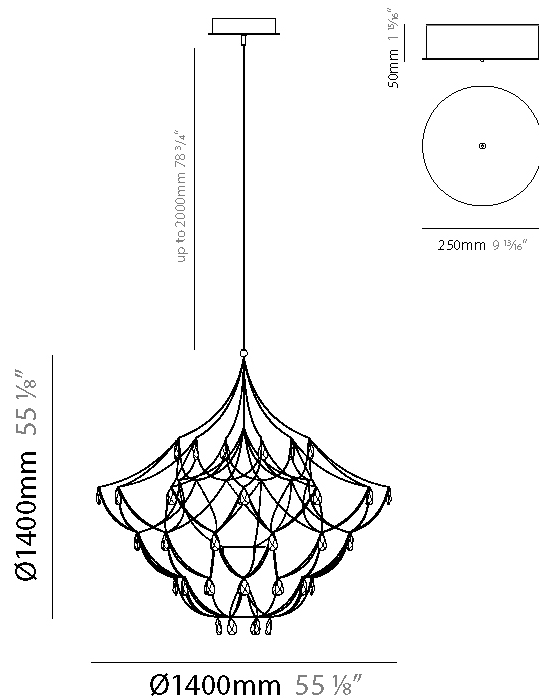

CRYSTAL GALAXY SUSPENSION

D101405-

base number	LED Dimming	Color Temperature	Finish Options

1. To build a product code in our configurator select the specify button on the base model # product page
2. To build a manual product code on this datasheet choose from the options listed below in blue font and add the suffix to the base model #

GENERAL

Series: Crystal Galaxy
Brand: Quasar
Division: Design
Mounting Type: Suspension
Mounting Location: Ceiling
Subcategory: Ambient

PHYSICAL

Shape: Abstract
Diameter (mm): 1400
Diameter (in): 55 1/8"
Height (mm): 1400
Height (in): 55 1/8"
Max. Overall Height (mm): 3400
Max. Overall Height (in): 133 7/8"
Light Distribution: Omnidirectional
Weight (kg): 5
Weight (lbs): 11.02
Fixture Finish: NIC / BRA / BBR
Fixture Material: Metal
Cable Details: 2000mm Cable

ELECTRICAL

Number of Lamps: 126
Lamp Type: LED Retrofit
Input Wattage (W): 41.58
Bulb Included: Bulb Included
Max. Wattage Per Lamp (W): 0.33
Lamp Base: E10
Dimming: 0-10V Dimming / Phase Dimming (120Vac Only)
Driver Included: Yes
Driver Location: Integrated
Driver Type: Constant Voltage - Universal
Driver Class: Class 2
Input Voltage (V): 120 - 277
Output Voltage (V): 12
Lamp Voltage (V): 12

LED

Color Temperature (°K): 2600 / 3000 / 3500
Max. Delivered Lumen (lm): 2898 (2600K)
CRI: >80 CRI
Lamp Life (hrs): 50000

OPTICAL

RATINGS AND CERTIFICATIONS

Certified By: Certified for North American Standards
IP rating: IP20