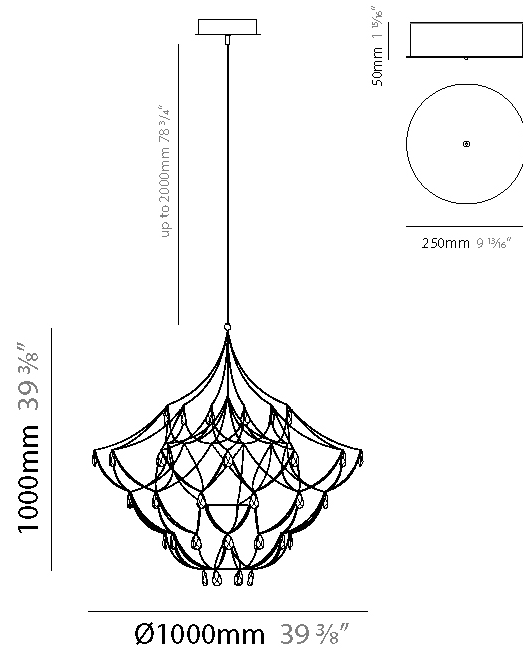

PROJECT	
TYPE	
SPECIFIER	
QUANTITY	
DATE	

CRYSTAL GALAXY SUSPENSION

D101398-

base number	LED Dimming	Color Temperature	Finish Options

1. To build a product code in our configurator select the specify button on the base model # product page
2. To build a manual product code on this datasheet choose from the options listed below in blue font and add the suffix to the base model #

GENERAL

Series: Crystal Galaxy
Brand: Quasar
Division: Design
Mounting Type: Suspension
Mounting Location: Ceiling
Subcategory: Ambient

PHYSICAL

Shape: Abstract
Diameter (mm): 1000
Diameter (in): 39 3/8
Height (mm): 1000
Height (in): 39 3/8
Max. Overall Height (mm): 2000
Max. Overall Height (in): 78 3/4
Light Distribution: Omnidirectional
Fixture Finish: NIC / BRA / BBR
Fixture Material: Metal
Upon Request: Custom Sizes

ELECTRICAL

Number of Lamps: 75 + 1
Lamp Type: LED Retrofit
Input Wattage (W): 31.75
Bulb Included: Bulb Included
Max. Wattage Per Lamp (W): 0.33 + 7
Lamp Base: E10 + GU10
Dimming: 0-10V Dimming / Phase Dimming (120Vac Only)
Driver Included: Yes
Driver Location: Integrated
Driver Type: Constant Voltage - Universal
Driver Class: Class 2
Input Voltage (V): 120 - 277
Output Voltage (V): 12
Lamp Voltage (V): 12

LED

Color Temperature (*K): 2600 / 3000 / 3500
CRI: >90 CRI
Lamp Life (hrs): 50000

OPTICAL

RATINGS AND CERTIFICATIONS

Certified By: Certified for North American Standards
IP rating: IP20