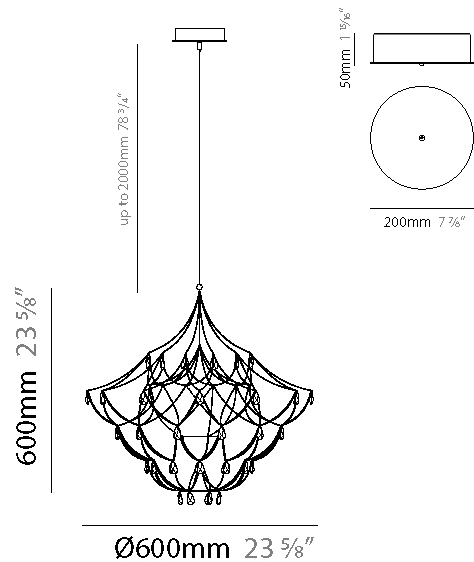

CRYSTAL GALAXY SUSPENSION

D101393-

base number   LED Dimming   Color Temperature   Finish Options

1. To build a product code in our configurator select the specify button on the base model # product page
2. To build a manual product code on this datasheet choose from the options listed below in blue font and add the suffix to the base model #

GENERAL

Series: Crystal Galaxy
Brand: Quasar
Division: Design
Mounting Type: Suspension
Mounting Location: Ceiling
Subcategory: Ambient

PHYSICAL

Shape: Abstract
Diameter (mm): 600
Diameter (in): 23 5/8
Height (mm): 600
Height (in): 23 5/8
Max. Overall Height (mm): 2000
Max. Overall Height (in): 78 3/4
Light Distribution: Omnidirectional
Weight (kg): 3
Weight (lbs): 6.61
Fixture Finish: [NIC / BRA / BBR](#)
Fixture Material: Metal
Upon Request: Custom Sizes

ELECTRICAL

Number of Lamps: 48
Lamp Type: LED Retrofit
Input Wattage (W): 15.84
Bulb Included: Bulb Included
Max. Wattage Per Lamp (W): 0.33
Lamp Base: E10
Dimming: [0-10V Dimming / Phase Dimming (120Vac Only)](#)
Driver Included: Yes
Driver Location: Integrated
Driver Type: Constant Voltage - Universal
Driver Class: Class 2
Input Voltage (V): 120 - 277
Output Voltage (V): 12
Lamp Voltage (V): 12

LED

Color Temperature (°K): [2600 / 3000 / 3500](#)
Max. Delivered Lumen (lm): 1104 (2600K)
CRI: >90 CRI
Lamp Life (hrs): 50000

OPTICAL

RATINGS AND CERTIFICATIONS

Certified By: Certified for North American Standards
IP rating: IP20