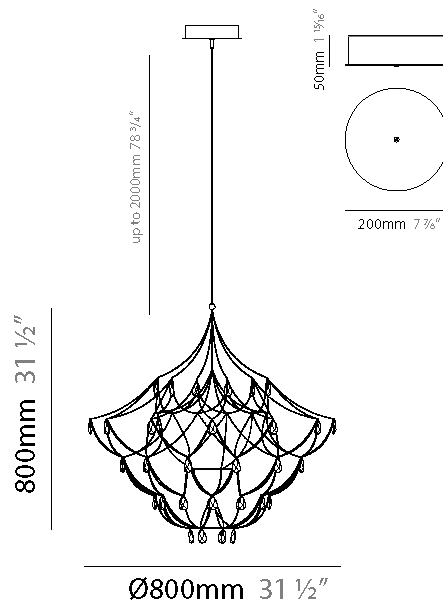

PROJECT	
TYPE	
SPECIFIER	
QUANTITY	
DATE	

CRYSTAL GALAXY SUSPENSION

D101390-

base number	LED Dimming	Color Temperature	Finish Options

1. To build a product code in our configurator select the specify button on the base model # product page
2. To build a manual product code on this datasheet choose from the options listed below in blue font and add the suffix to the base model #

GENERAL

Series: Crystal Galaxy
Brand: Quasar
Division: Design
Mounting Type: Suspension
Mounting Location: Ceiling
Subcategory: Ambient

PHYSICAL

Shape: Abstract
Diameter (mm): 800
Diameter (in): 31 1/2
Height (mm): 800
Height (in): 31 1/2
Max. Overall Height (mm): 2000
Max. Overall Height (in): 78 3/4
Light Distribution: Omnidirectional
Diffuser: Asfour Crystals
Fixture Finish: NIC / BRA / BBR
Fixture Material: Metal
Upon Request: Custom Sizes

ELECTRICAL

Number of Lamps: 60 + 1
Lamp Type: LED Retrofit
Input Wattage (W): 26.8
Bulb Included: Bulb Included
Max. Wattage Per Lamp (W): 0.33 + 7
Lamp Base: E10 + GU10
Dimming: 0-10V Dimming / Phase Dimming (120Vac Only)
Driver Included: Yes
Driver Location: Integrated
Driver Type: Constant Voltage - Universal
Driver Class: Class 2
Input Voltage (V): 120 - 277
Output Voltage (V): 12
Lamp Voltage (V): 12

LED

Color Temperature (°K): 2600 / 3000 / 3500
CRI: >90 CRI
Lamp Life (hrs): 50000

OPTICAL

RATINGS AND CERTIFICATIONS

Certified By: Certified for North American Standards
IP rating: IP20