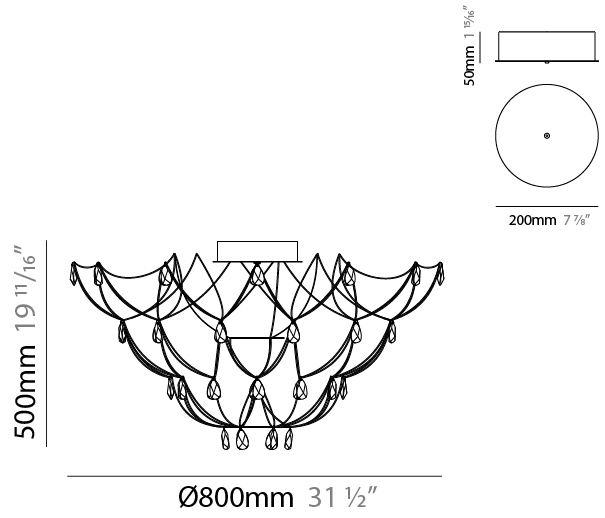

CRYSTAL GALAXY SURFACE

D102028-

base number   LED   Color   Finish
Dimming   Temperature   Options

1. To build a product code in our configurator select the specify button on the base model # product page
2. To build a manual product code on this datasheet choose from the options listed below in blue font and add the suffix to the base model #

GENERAL

Series: Crystal Galaxy
Brand: Quasar
Division: Design
Mounting Type: Surface
Mounting Location: Ceiling
Subcategory: Ambient

PHYSICAL

Shape: Abstract
Diameter (mm): 800
Diameter (in): 31 1/2
Height (mm): 500
Height (in): 19 11/16
Light Distribution: Omnidirectional
Weight (kg): 3
Weight (lbs): 6.61
[Fixture Finish: NIC / BRA / BBR](#)
Fixture Material: Metal
Upon Request: Custom Sizes

ELECTRICAL

Number of Lamps: 54
Lamp Type: LED Retrofit
Input Wattage (W): 17.82
Bulb Included: Bulb Included
Max. Wattage Per Lamp (W): 0.33
Lamp Base: E10
[Dimming: 0-10V Dimming / Phase Dimming (120Vac Only)](#)
Driver Included: Yes
Driver Location: Integrated
Driver Type: Constant Voltage - Universal
Driver Class: Class 2
Input Voltage (V): 120 - 277
Output Voltage (V): 12
Lamp Voltage (V): 12

LED

[Color Temperature (°K): 2600 / 3000 / 3500](#)
Max. Delivered Lumen (lm): 1242 (2600K)
CRI: >80 CRI
Lamp Life (hrs): 50000

OPTICAL

RATINGS AND CERTIFICATIONS

Certified By: Certified for North American Standards
IP rating: IP20