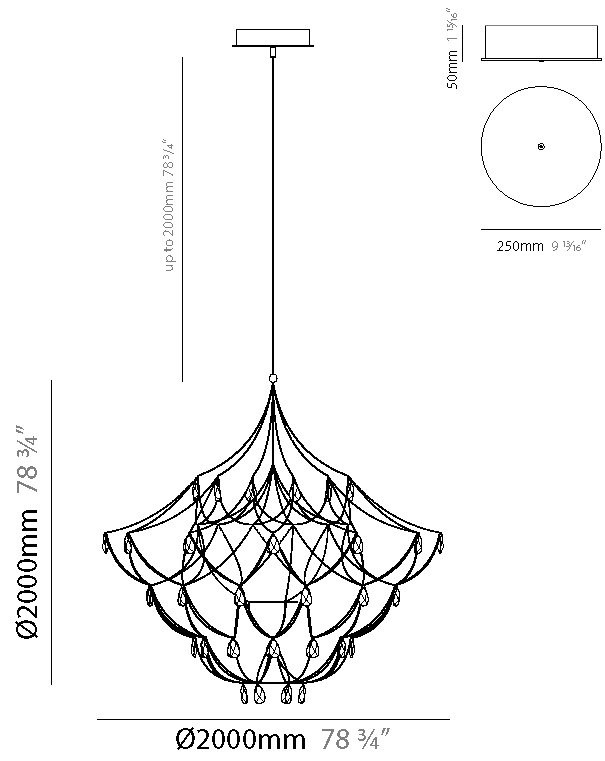

D101417-

base number	LED	Color	Finish
	Dimming	Temperature	Options

1. To build a product code in our configurator select the specify button on the base model # product page
2. To build a manual product code on this datasheet choose from the options listed below in blue font and add the suffix to the base model #

GENERAL

Series: Crystal Galaxy
Brand: Quasar
Division: Design
Mounting Type: Suspension
Mounting Location: Ceiling
Subcategory: Ambient

PHYSICAL

Shape: Abstract
Diameter (mm): 2000
Diameter (in): 78 3/4
Height (mm): 2000
Height (in): 78 3/4
Max. Overall Height (mm): 4000
Max. Overall Height (in): 157 1/2
Light Distribution: Omnidirectional
Weight (kg): 10
Weight (lbs): 22.05
Fixture Finish: NIC / BRA / BBR
Fixture Material: Metal
Cable Details: 2000mm Cable
Upon Request: Custom Sizes

ELECTRICAL

Number of Lamps: 156
Lamp Type: LED Retrofit
Input Wattage (W): 51.48
Bulb Included: Bulb Included
Max. Wattage Per Lamp (W): 0.33
Lamp Base: E10
Dimming: 0-10V Dimming / Phase Dimming (120Vac Only)
Driver Included: Yes
Driver Location: Integrated
Driver Type: Constant Voltage - Universal
Driver Class: Class 2
Input Voltage (V): 120 - 277
Output Voltage (V): 12
Lamp Voltage (V): 12

LED

Color Temperature (°K): 2600 / 3000 / 3500
Max. Delivered Lumen (lm): 3588 (2600K)
CRI: >90 CRI
Lamp Life (hrs): 50000

OPTICAL

RATINGS AND CERTIFICATIONS

Certified By: Certified for North American Standards
IP rating: IP20