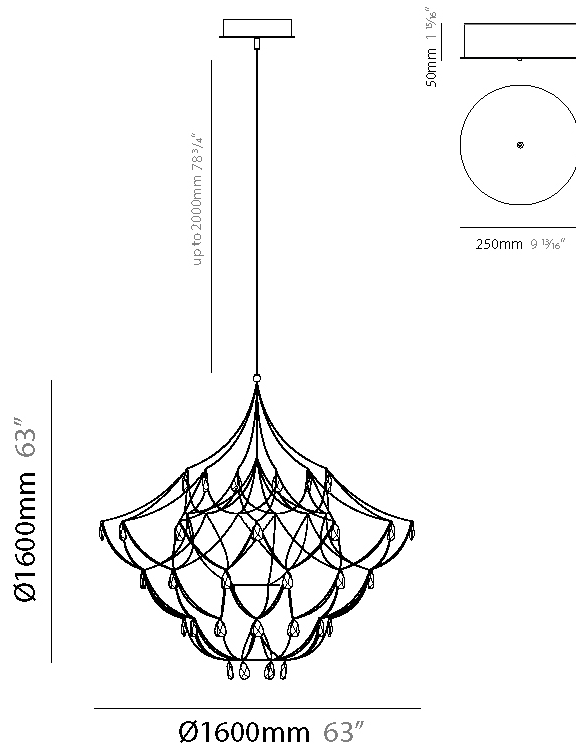

D101409-

base number	LED	Color	Finish
	Dimming	Temperature	Options

1. To build a product code in our configurator select the specify button on the base model # product page
2. To build a manual product code on this datasheet choose from the options listed below in blue font and add the suffix to the base model #

GENERAL

Series: Crystal Galaxy
Brand: Quasar
Division: Design
Mounting Type: Suspension
Mounting Location: Ceiling
Subcategory: Ambient

PHYSICAL

Shape: Abstract
Diameter (mm): 1600
Diameter (in): 63
Height (mm): 1600
Height (in): 63
Max. Overall Height (mm): 3600
Max. Overall Height (in): 141 3/4
Light Distribution: Omnidirectional
Weight (kg): 6
Weight (lbs): 13.23
Fixture Finish: NIC / BRA / BBR
Fixture Material: Metal
Cable Details: 2000mm Cable
Upon Request: Custom Sizes

ELECTRICAL

Number of Lamps: 144
Lamp Type: LED Retrofit
Input Wattage (W): 47.52
Bulb Included: Bulb Included
Max. Wattage Per Lamp (W): 0.33
Lamp Base: E10
Dimming: 0-10V Dimming / Phase Dimming (120Vac Only)
Driver Included: Yes
Driver Location: Integrated
Driver Type: Constant Voltage - Universal
Driver Class: Class 2
Input Voltage (V): 120 - 277
Output Voltage (V): 12
Lamp Voltage (V): 12

LED

Color Temperature (°K): 2600 / 3000 / 3500
Max. Delivered Lumen (lm): 3312 (2600K)
CRI: >90 CRI
Lamp Life (hrs): 50000

OPTICAL

RATINGS AND CERTIFICATIONS

Certified By: Certified for North American Standards
IP rating: IP20