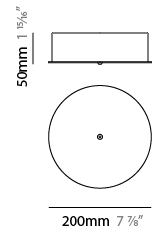

PROJECT	_____
TYPE	_____
SPECIFIER	_____
QUANTITY	_____
DATE	_____

CRYSTAL GALAXY SURFACE

D102029-

base number	LED	Color	Finish
	Dimming	Temperature	Options

1. To build a product code in our configurator select the specify button on the base model # product page
2. To build a manual product code on this datasheet choose from the options listed below in blue font and add the suffix to the base model #

GENERAL

Series: Crystal Galaxy
Brand: Quasar
Division: Design
Mounting Type: Surface
Mounting Location: Ceiling
Subcategory: Ambient

PHYSICAL

Shape: Abstract
Diameter (mm): 1000
Diameter (in): 39 3/8
Height (mm): 500
Height (in): 19 11/16
Light Distribution: Omnidirectional
Weight (kg): 3
Weight (lbs): 6.61
Fixture Finish: NIC / BRA / BBR
Fixture Material: Metal
Upon Request: Custom Sizes

ELECTRICAL

Number of Lamps: 66
Lamp Type: LED Retrofit
Input Wattage (W): 21.78
Bulb Included: Bulb Included
Max. Wattage Per Lamp (W): 0.33
Lamp Base: E10
Dimming: 0-10V Dimming / Phase Dimming (120Vac Only)
Driver Included: Yes
Driver Location: Integrated
Driver Type: Constant Voltage - Universal
Driver Class: Class 2
Input Voltage (V): 120 - 277
Output Voltage (V): 12
Lamp Voltage (V): 12

LED

Color Temperature (°K): 2600 / 3000 / 3500
Max. Delivered Lumen (lm): 1518 (2600K)
CRI: >80 CRI
Lamp Life (hrs): 50000

OPTICAL

RATINGS AND CERTIFICATIONS

Certified By: Certified for North American Standards
IP rating: IP20

Ø1000mm 39 3/8"