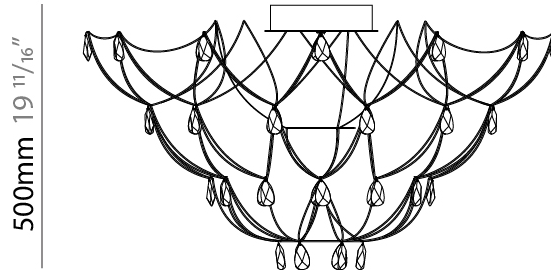

PROJECT	_____
TYPE	_____
SPECIFIER	_____
QUANTITY	_____
DATE	_____

CRYSTAL GALAXY SURFACE

D102029-

base number	LED	Color	Finish
	Dimming	Temperature	Options

1. To build a product code in our configurator select the specify button on the base model # product page
2. To build a manual product code on this datasheet choose from the options listed below in blue font and add the suffix to the base model #

GENERAL

Series: Crystal Galaxy
Brand: Quasar
Division: Design
Mounting Type: Surface
Mounting Location: Ceiling
Subcategory: Ambient

PHYSICAL

Shape: Abstract
Diameter (mm): 1000
Diameter (in): 39 3/8
Height (mm): 500
Height (in): 19 11/16
Light Distribution: Omnidirectional
Weight (kg): 3
Weight (lbs): 6.61
Fixture Finish: NIC / BRA / BBR
Fixture Material: Metal
Upon Request: Custom Sizes

ELECTRICAL

Number of Lamps: 66
Lamp Type: LED Retrofit
Input Wattage (W): 21.78
Bulb Included: Bulb Included
Max. Wattage Per Lamp (W): 0.33
Lamp Base: E10
Dimming: 0-10V Dimming / Phase Dimming (120Vac Only)
Driver Included: Yes
Driver Location: Integrated
Driver Type: Constant Voltage - Universal
Driver Class: Class 2
Input Voltage (V): 120 - 277
Output Voltage (V): 12
Lamp Voltage (V): 12

LED

Color Temperature (°K): 2600 / 3000 / 3500
Max. Delivered Lumen (lm): 1518 (2600K)
CRI: >80 CRI
Lamp Life (hrs): 50000

OPTICAL

RATINGS AND CERTIFICATIONS

Certified By: Certified for North American Standards
IP rating: IP20

Ø1000mm 39 3/8"