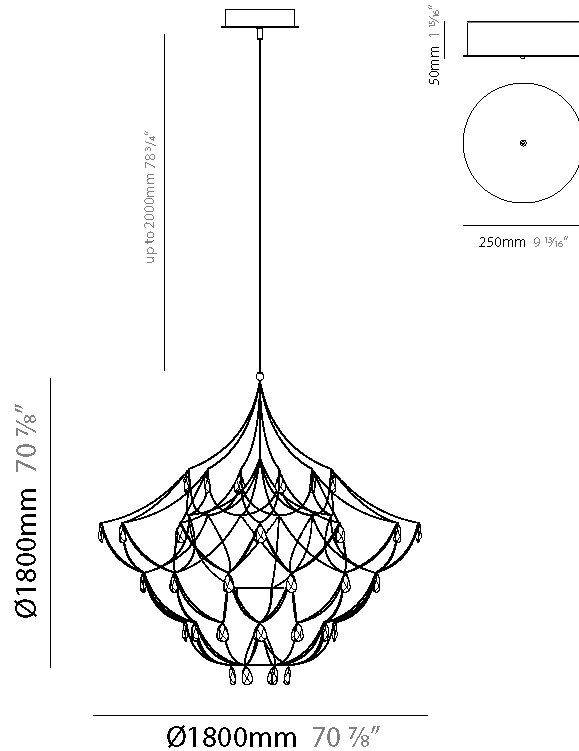

D101413-

base number	LED	Color	Finish
	Dimming	Temperature	Options

1. To build a product code in our configurator select the specify button on the base model # product page
2. To build a manual product code on this datasheet choose from the options listed below in blue font and add the suffix to the base model #

GENERAL

Series: Crystal Galaxy
Brand: Quasar
Division: Design
Mounting Type: Suspension
Mounting Location: Ceiling
Subcategory: Ambient

PHYSICAL

Shape: Abstract
Diameter (mm): 1800
Diameter (in): 70 7/8
Height (mm): 1800
Height (in): 70 7/8
Max. Overall Height (mm): 3800
Max. Overall Height (in): 149 5/8
Light Distribution: Omnidirectional
Weight (kg): 7
Weight (lbs): 15.43
Fixture Finish: NIC / BRA / BBR
Fixture Material: Metal
Cable Details: 2000mm Cable
Upon Request: Custom Sizes

ELECTRICAL

Number of Lamps: 150
Lamp Type: LED Retrofit
Input Wattage (W): 49.5
Bulb Included: Bulb Included
Max. Wattage Per Lamp (W): 0.33
Lamp Base: E10
Dimming: 0-10V Dimming / Phase Dimming (120Vac Only)
Driver Included: Yes
Driver Location: Integrated
Driver Type: Constant Voltage - Universal
Driver Class: Class 2
Input Voltage (V): 120 - 277
Output Voltage (V): 12
Lamp Voltage (V): 12

LED

Color Temperature (°K): 2600 / 3000 / 3500
Max. Delivered Lumen (lm): 3450 (2600K)
CRI: >90 CRI
Lamp Life (hrs): 50000

OPTICAL

RATINGS AND CERTIFICATIONS

Certified By: Certified for North American Standards
IP rating: IP20