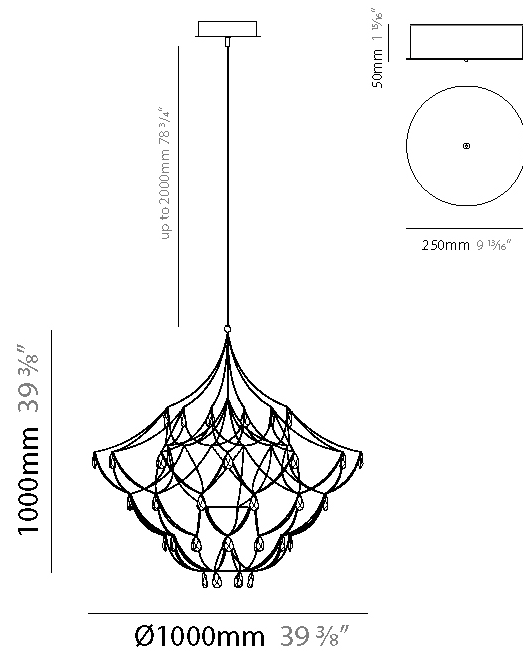

PROJECT	
TYPE	
SPECIFIER	
QUANTITY	
DATE	

CRYSTAL GALAXY SUSPENSION

D101398-

base number	LED Dimming	Color Temperature	Finish Options

1. To build a product code in our configurator select the specify button on the base model # product page
2. To build a manual product code on this datasheet choose from the options listed below in blue font and add the suffix to the base model #

GENERAL

Series: Crystal Galaxy
Brand: Quasar
Division: Design
Mounting Type: Suspension
Mounting Location: Ceiling
Subcategory: Ambient

PHYSICAL

Shape: Abstract
Diameter (mm): 1000
Diameter (in): 39 3/8"
Height (mm): 1000
Height (in): 39 3/8"
Max. Overall Height (mm): 2000
Max. Overall Height (in): 78 3/4"
Light Distribution: Omnidirectional
Fixture Finish: NIC / BRA / BBR
Fixture Material: Metal
Upon Request: Custom Sizes

ELECTRICAL

Number of Lamps: 75 + 1
Lamp Type: LED Retrofit
Input Wattage (W): 31.75
Bulb Included: Bulb Included
Max. Wattage Per Lamp (W): 0.33 + 7
Lamp Base: E10 + GU10
Dimming: 0-10V Dimming / Phase Dimming (120Vac Only)
Driver Included: Yes
Driver Location: Integrated
Driver Type: Constant Voltage - Universal
Driver Class: Class 2
Input Voltage (V): 120 - 277
Output Voltage (V): 12
Lamp Voltage (V): 12

LED

Color Temperature (*K): 2600 / 3000 / 3500
CRI: >90 CRI
Lamp Life (hrs): 50000

OPTICAL

RATINGS AND CERTIFICATIONS

Certified By: Certified for North American Standards
IP rating: IP20