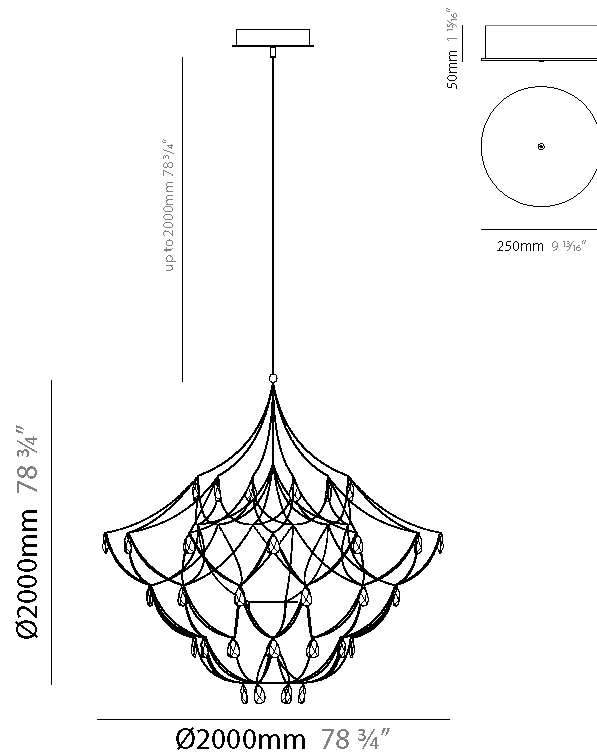

D101417-

base number	LED	Color	Finish
	Dimming	Temperature	Options

1. To build a product code in our configurator select the specify button on the base model # product page
2. To build a manual product code on this datasheet choose from the options listed below in blue font and add the suffix to the base model #

GENERAL

Series: Crystal Galaxy
Brand: Quasar
Division: Design
Mounting Type: Suspension
Mounting Location: Ceiling
Subcategory: Ambient

PHYSICAL

Shape: Abstract
Diameter (mm): 2000
Diameter (in): 78 3/4
Height (mm): 2000
Height (in): 78 3/4
Max. Overall Height (mm): 4000
Max. Overall Height (in): 157 1/2
Light Distribution: Omnidirectional
Weight (kg): 10
Weight (lbs): 22.05
Fixture Finish: NIC / BRA / BBR
Fixture Material: Metal
Cable Details: 2000mm Cable
Upon Request: Custom Sizes

ELECTRICAL

Number of Lamps: 156
Lamp Type: LED Retrofit
Input Wattage (W): 51.48
Bulb Included: Bulb Included
Max. Wattage Per Lamp (W): 0.33
Lamp Base: E10
Dimming: 0-10V Dimming / Phase Dimming (120Vac Only)
Driver Included: Yes
Driver Location: Integrated
Driver Type: Constant Voltage - Universal
Driver Class: Class 2
Input Voltage (V): 120 - 277
Output Voltage (V): 12
Lamp Voltage (V): 12

LED

Color Temperature (°K): 2600 / 3000 / 3500
Max. Delivered Lumen (lm): 3588 (2600K)
CRI: >90 CRI
Lamp Life (hrs): 50000

OPTICAL

RATINGS AND CERTIFICATIONS

Certified By: Certified for North American Standards
IP rating: IP20