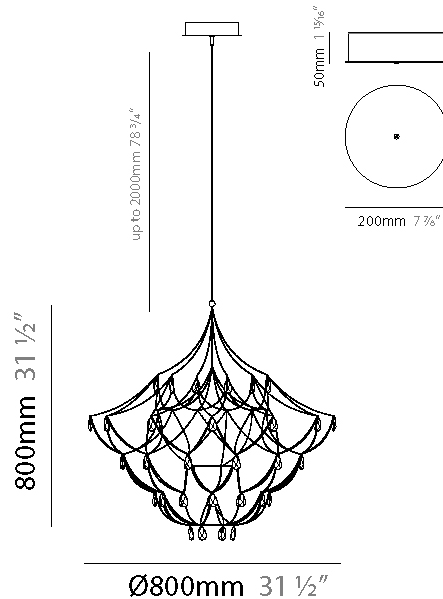

CRYSTAL GALAXY SUSPENSION

D101390-

base number   LED Dimming   Color Temperature   Finish Options

1. To build a product code in our configurator select the specify button on the base model # product page
2. To build a manual product code on this datasheet choose from the options listed below in blue font and add the suffix to the base model #

GENERAL

Series: Crystal Galaxy
Brand: Quasar
Division: Design
Mounting Type: Suspension
Mounting Location: Ceiling
Subcategory: Ambient

PHYSICAL

Shape: Abstract
Diameter (mm): 800
Diameter (in): 31 1/2
Height (mm): 800
Height (in): 31 1/2
Max. Overall Height (mm): 2000
Max. Overall Height (in): 78 3/4
Light Distribution: Omnidirectional
Diffuser: Asfour Crystals
Fixture Finish: [NIC](#) / [BRA](#) / [BBR](#)
Fixture Material: Metal
Upon Request: Custom Sizes

ELECTRICAL

Number of Lamps: 60 + 1
Lamp Type: LED Retrofit
Input Wattage (W): 26.8
Bulb Included: Bulb Included
Max. Wattage Per Lamp (W): 0.33 + 7
Lamp Base: E10 + GU10
Dimming: [0-10V Dimming](#) / [Phase Dimming (120Vac Only)](#)
Driver Included: Yes
Driver Location: Integrated
Driver Type: Constant Voltage - Universal
Driver Class: Class 2
Input Voltage (V): 120 - 277
Output Voltage (V): 12
Lamp Voltage (V): 12

LED

Color Temperature (°K): [2600](#) / [3000](#) / [3500](#)
CRI: >90 CRI
Lamp Life (hrs): 50000

OPTICAL

RATINGS AND CERTIFICATIONS

Certified By: Certified for North American Standards
IP rating: IP20

PROJECT
TYPE
SPECIFIER
QUANTITY
DATE