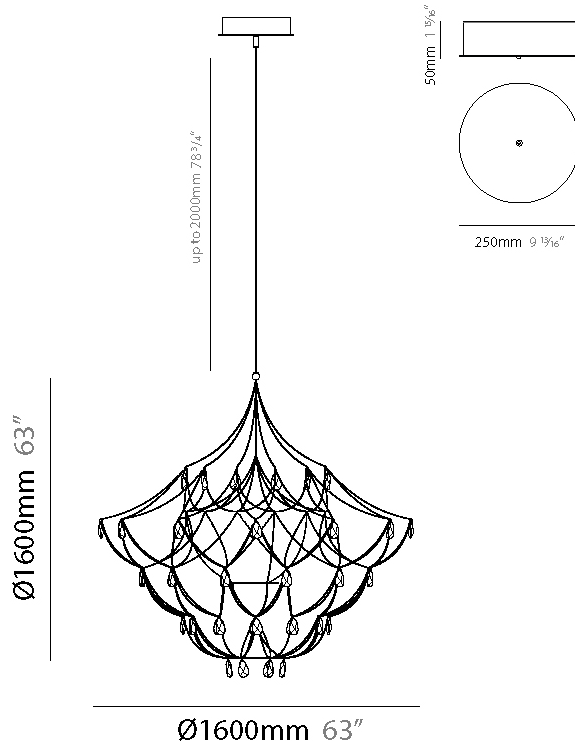

D101409-

base number	LED Dimming	Color Temperature	Finish Options

1. To build a product code in our configurator select the specify button on the base model # product page
2. To build a manual product code on this datasheet choose from the options listed below in blue font and add the suffix to the base model #

GENERAL

Series: Crystal Galaxy
Brand: Quasar
Division: Design
Mounting Type: Suspension
Mounting Location: Ceiling
Subcategory: Ambient

PHYSICAL

Shape: Abstract
Diameter (mm): 1600
Diameter (in): 63
Height (mm): 1600
Height (in): 63
Max. Overall Height (mm): 3600
Max. Overall Height (in): 141 3/4
Light Distribution: Omnidirectional
Weight (kg): 6
Weight (lbs): 13.23
Fixture Finish: NIC / BRA / BBR
Fixture Material: Metal
Cable Details: 2000mm Cable
Upon Request: Custom Sizes

ELECTRICAL

Number of Lamps: 144
Lamp Type: LED Retrofit
Input Wattage (W): 47.52
Bulb Included: Bulb Included
Max. Wattage Per Lamp (W): 0.33
Lamp Base: E10
Dimming: 0-10V Dimming / Phase Dimming (120Vac Only)
Driver Included: Yes
Driver Location: Integrated
Driver Type: Constant Voltage - Universal
Driver Class: Class 2
Input Voltage (V): 120 - 277
Output Voltage (V): 12
Lamp Voltage (V): 12

LED

Color Temperature (°K): 2600 / 3000 / 3500
Max. Delivered Lumen (lm): 3312 (2600K)
CRI: >90 CRI
Lamp Life (hrs): 50000

OPTICAL

RATINGS AND CERTIFICATIONS

Certified By: Certified for North American Standards
IP rating: IP20