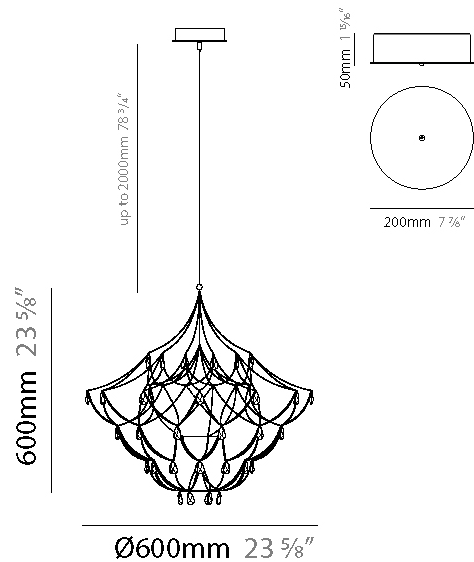

D101393-

base number   LED   Color   Finish
Dimming   Temperature   Options

1. To build a product code in our configurator select the specify button on the base model # product page
2. To build a manual product code on this datasheet choose from the options listed below in blue font and add the suffix to the base model #

GENERAL

Series: Crystal Galaxy
Brand: Quasar
Division: Design
Mounting Type: Suspension
Mounting Location: Ceiling
Subcategory: Ambient

PHYSICAL

Shape: Abstract
Diameter (mm): 600
Diameter (in): 23 5/8
Height (mm): 600
Height (in): 23 5/8
Max. Overall Height (mm): 2000
Max. Overall Height (in): 78 3/4
Light Distribution: Omnidirectional
Weight (kg): 3
Weight (lbs): 6.61
Fixture Finish: [NIC / BRA / BBR](#)
Fixture Material: Metal
Upon Request: Custom Sizes

ELECTRICAL

Number of Lamps: 48
Lamp Type: LED Retrofit
Input Wattage (W): 15.84
Bulb Included: Bulb Included
Max. Wattage Per Lamp (W): 0.33
Lamp Base: E10
Dimming: [0-10V Dimming / Phase Dimming (120Vac Only)](#)
Driver Included: Yes
Driver Location: Integrated
Driver Type: Constant Voltage - Universal
Driver Class: Class 2
Input Voltage (V): 120 - 277
Output Voltage (V): 12
Lamp Voltage (V): 12

LED

Color Temperature (°K): [2600 / 3000 / 3500](#)
Max. Delivered Lumen (lm): 1104 (2600K)
CRI: >90 CRI
Lamp Life (hrs): 50000

OPTICAL

RATINGS AND CERTIFICATIONS

Certified By: Certified for North American Standards
IP rating: IP20

PROJECT
TYPE
SPECIFIER
QUANTITY
DATE